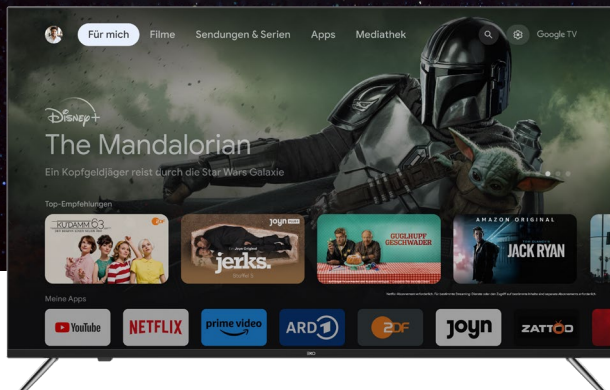

50" Ultra HD Smart TV

K500UGT

Operating System

Google TV

Display

Screen Diagonal cm/inch	127/50
Resolution	3840 x 2160
Aspect Ratio	16:9
Display colors	1.07 B
Respond Time	8 ms (typ.)
Contrast	5000 : 1
Brightness (cd/m2)	400 cd/m2
View Angel(H/V)	160/150