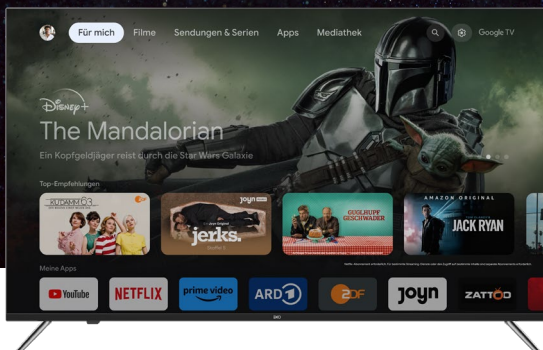

55" Ultra HD Smart TV

K550UGT

Operating System

Google TV

Display

Screen Diagonal cm/inch	139/55
Resolution	3840 x 2160
Aspect Ratio	16:9
Display colors	1.07 B
Respond Time	8 ms (typ.)
Contrast	4000 : 1
Brightness (cd/m2)	300 cd/m2
View Angel(H/V)	160/150