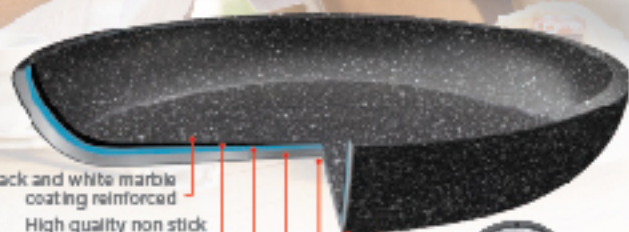

INNOVATION YOU CAN BE SURE OF

SAUCEPAN WITH GLASS LID 16 CM

- Black and white marble coating reinforced
- High quality non stick coating
- Primer
- Aluminum
- Steel bottom
- Heat resistant coating

Induction compatible bottom

WCSP0085016MBB

16 CM (6.3")

MADE OF FORGED ALUMINUM

3 LAYER NONSTICK COATING

EASY TO CLEAN AND DISTRIBUTES HEAT EVENLY

DISHWASHER SAFE

SUITABLE FOR USE ON GAS, ELECTRIC, HALOGEN, CERAMIC, AND INDUCTION COOKTOPS

GLASS LID WITH SILICONE RIM AND STEAM VENT

NONSTICK MARBLE COATED INTERIOR

RIVETED HANDLE WITH WOOD PATTERN SILICONE COATING